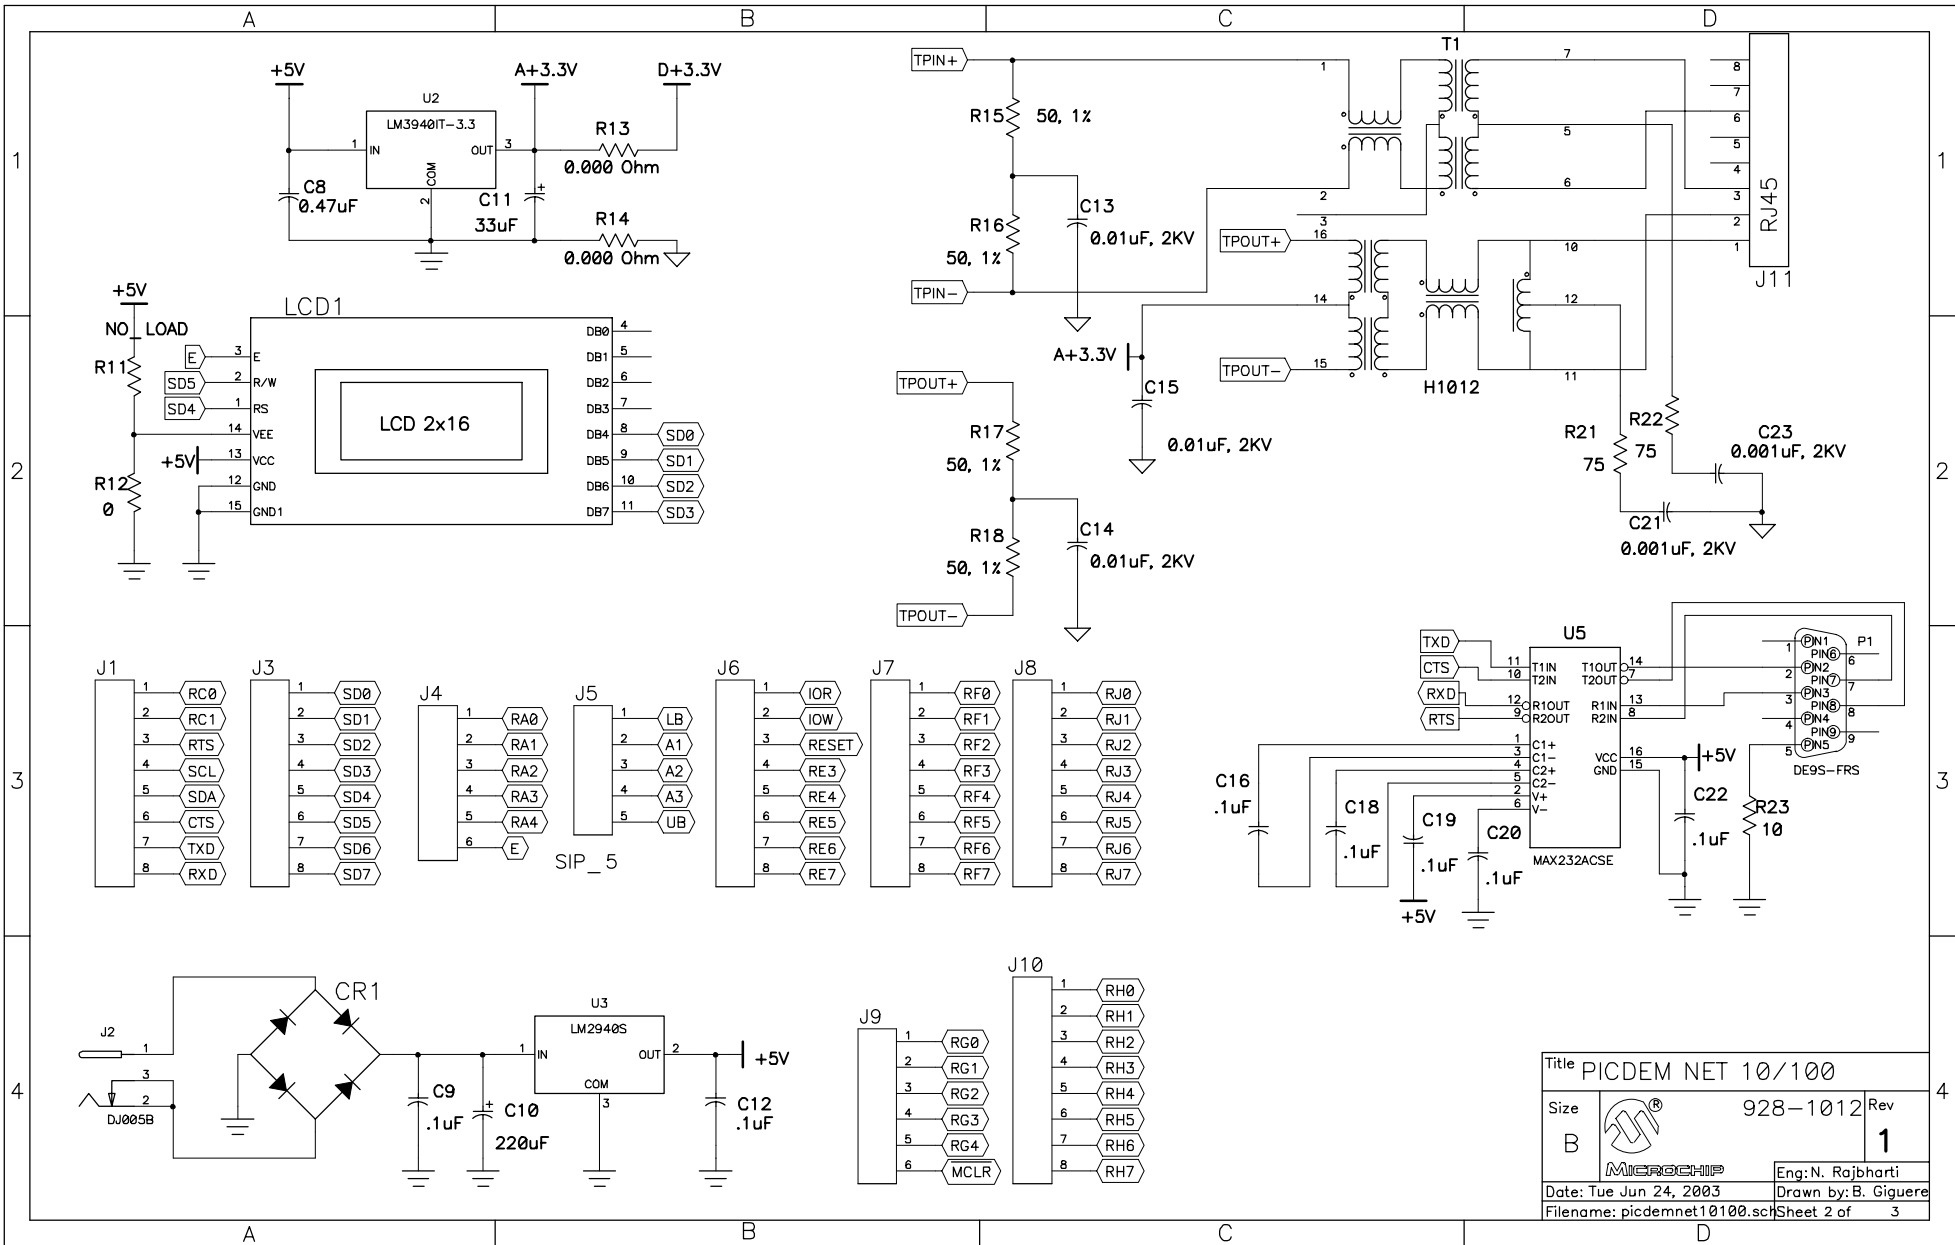

Title PICDEM NET 10/100		Rev	4
Size	B	928-1012	1
Date: Tue Jun 24, 2003		Eng: N. Rajbharti	
Filename: picdemnet10100.sch		Sheet 1 of 3	

Title PICDEM NET 10/100		
Size B	928-1012	Rev 1
Date: Tue Jun 24, 2003		Eng: N. Rajbharti
Filename: picdemnet10100.sch		Drawn by: B. Giguere
Sheet 2 of 3		

Title PICDEM NET 10/100		
Size B		928-1012 Rev 1
Date: Tue Jun 24, 2003		Eng: N. Rajbharti
Filename: picdemnet10100.sch		Drawn by: B. Giguere
		Sheet 3 of 3