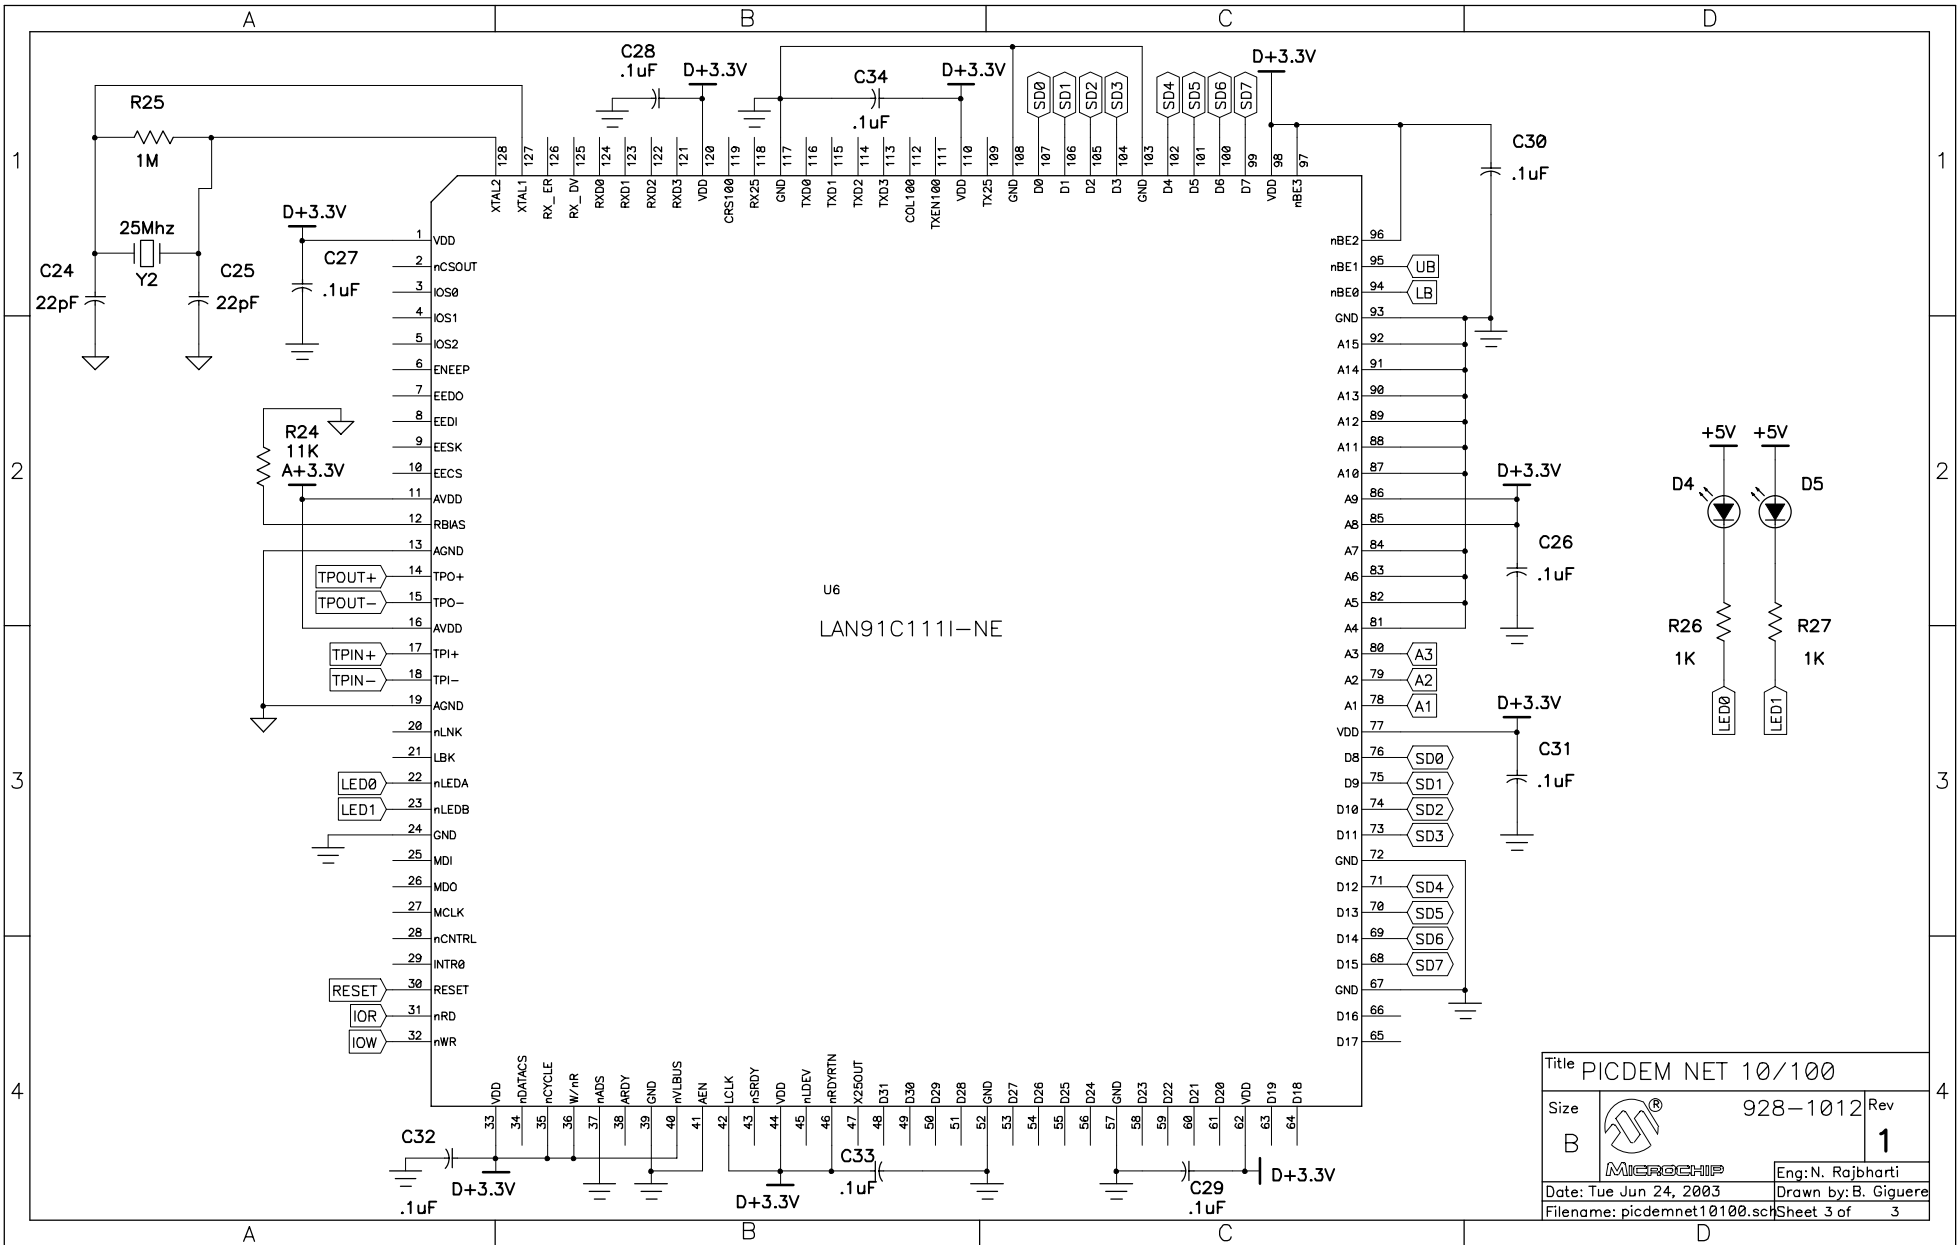

Title PICDEM NET 10/100		Rev	4
Size	B	928-1012	1
Date: Tue Jun 24, 2003		Eng: N. Rajbharti	
Filename: picdemnet10100.sch		Sheet 1 of 3	

Title PICDEM NET 10/100		
Size B	928-1012	Rev 1
Date: Tue Jun 24, 2003		Eng: N. Rajbharti
Filename: picdemnet10100.sch		Drawn by: B. Giguere
Sheet 2 of 3		

Title PICDEM NET 10/100		
Size B		928-1012 Rev 1
Date: Tue Jun 24, 2003		Eng: N. Rajbharti
Filename: picdemnet10100.sch		Drawn by: B. Giguere
		Sheet 3 of 3